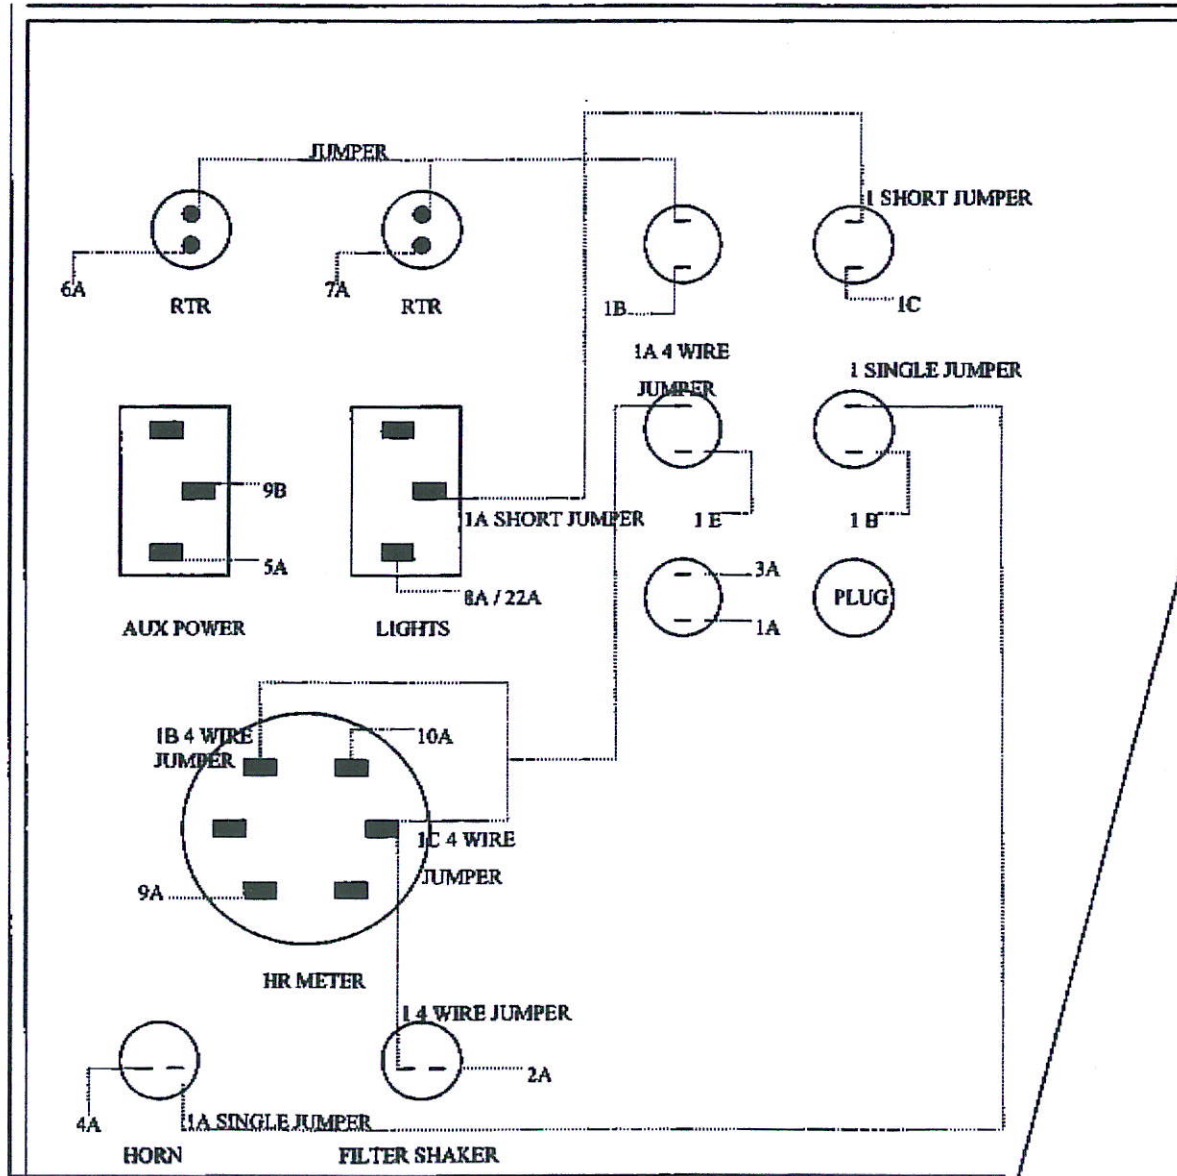

# SW/62E CLIP DRAWING

REAR VIEW

## COMPONENTS

- 3311376 BULB-RTR LIGHT 36V
- 3304039 LIGHT-INDICATOR
- 3311869 ADAPTER-32 VOLT DC KIT
- 3304195 BOOT-CIRCUIT BREAKER
- 3304090 CIRCUIT-BREAKER 15 AMP
- 3311323 GAGE-BATTERY COND/HR 36
- 3307552 SWITCH-ROCKER LIGHTS
- 3300441 SWITCH-MOMENTARY
- 3311434 DECAL-SW/62 CLIP OVERLAY

REAR VIEW